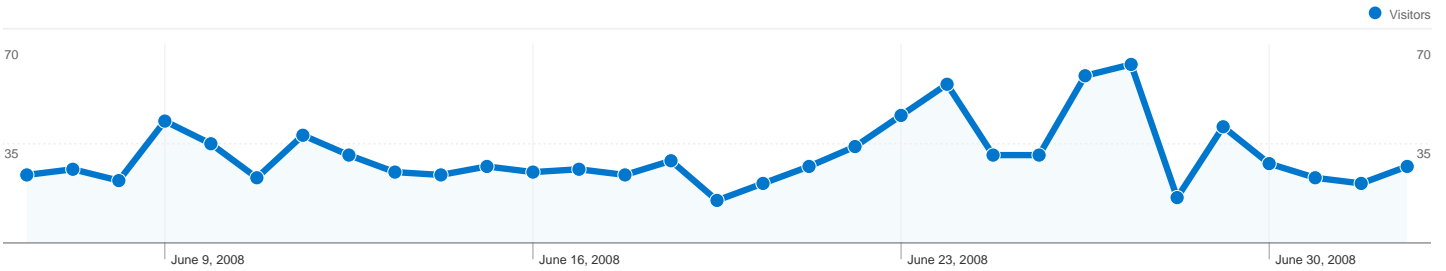

**Site Usage**

**1,030 Visits**

**34.37% Bounce Rate**

**4,023 Pageviews**

**00:02:34 Avg. Time on Site**

**3.91 Pages/Visit**

**80.00% % New Visits**

**Visitors Overview**

**Visitors**  
**882**

**Content Overview**

Pages	Pageviews	% Pageviews
/	1,310	32.56%
/Location/	632	15.71%
/Rates/	592	14.72%
/Home/	500	12.43%
/VacOwn/	297	7.38%

**Traffic Sources Overview**

**Map Overlay US**

## 882 people visited this site

1,030 Visits

882 Absolute Unique Visitors

4,023 Pageviews

3.91 Average Pageviews

00:02:34 Time on Site

34.37% Bounce Rate

80.19% New Visits

All traffic sources sent a total of 1,030 visits

-  **21.65% Direct Traffic**
-  **37.28% Referring Sites**
-  **41.07% Search Engines**