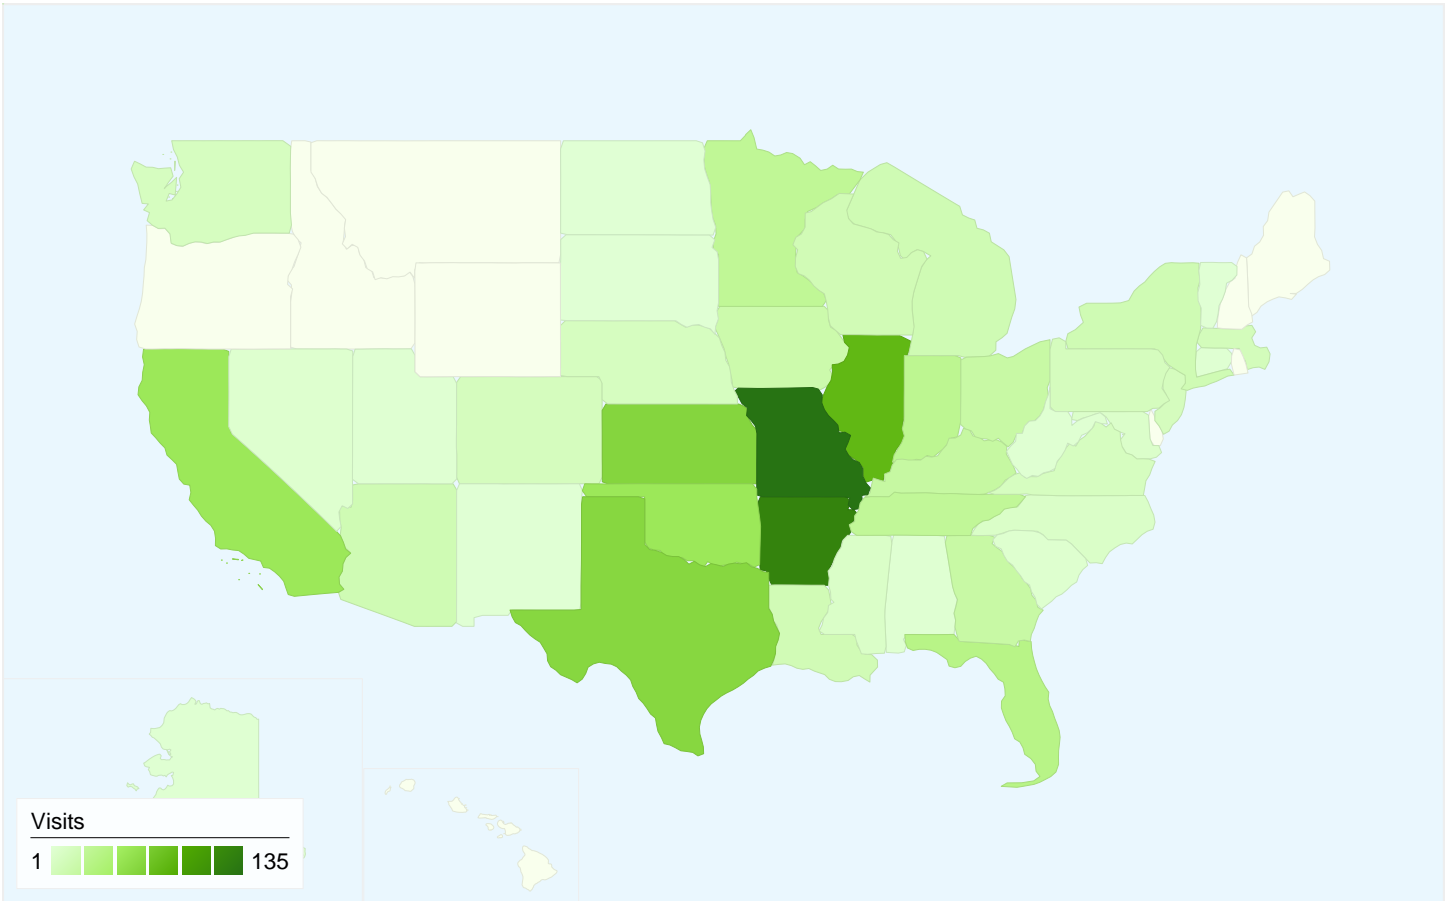

All traffic sources sent a total of 1,030 visits

-  **21.65% Direct Traffic**
-  **37.28% Referring Sites**
-  **41.07% Search Engines**

Pages on this site were viewed a total of 4,023 times

 **4,023** Pageviews

 **2,750** Unique Views

 **34.37%** Bounce Rate

## Top Content

Pages	Pageviews	% Pageviews
/	1,310	32.56%
/Location/	632	15.71%
/Rates/	592	14.72%
/Home/	500	12.43%
/VacOwn/	297	7.38%

## This country/territory sent 998 visits via 43 regions