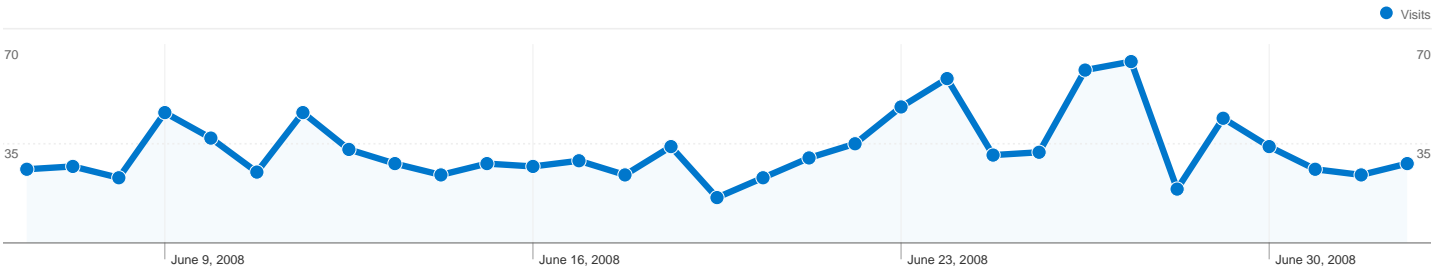

**Site Usage**

**1,030 Visits**

**34.37% Bounce Rate**

**4,023 Pageviews**

**00:02:34 Avg. Time on Site**

**3.91 Pages/Visit**

**80.00% % New Visits**

**Visitors Overview**

## 882 people visited this site

1,030 Visits

882 Absolute Unique Visitors

4,023 Pageviews

3.91 Average Pageviews

00:02:34 Time on Site

34.37% Bounce Rate

80.19% New Visits

All traffic sources sent a total of 1,030 visits

-  **21.65% Direct Traffic**
-  **37.28% Referring Sites**
-  **41.07% Search Engines**

## This country/territory sent 998 visits via 43 regions