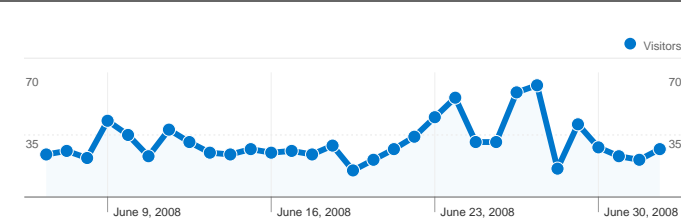

**Site Usage**

**1,030 Visits**

**34.37% Bounce Rate**

**4,023 Pageviews**

**00:02:34 Avg. Time on Site**

**3.91 Pages/Visit**

**80.00% % New Visits**

**Visitors Overview**

**Visitors**  
**882**

**Content Overview**

Pages	Pageviews	% Pageviews
/	1,310	32.56%
/Location/	632	15.71%
/Rates/	592	14.72%
/Home/	500	12.43%
/VacOwn/	297	7.38%

**Traffic Sources Overview**

**Map Overlay US**

## 882 people visited this site

1,030 Visits

882 Absolute Unique Visitors

4,023 Pageviews

3.91 Average Pageviews

00:02:34 Time on Site

34.37% Bounce Rate

80.19% New Visits

## This country/territory sent 998 visits via 43 regions