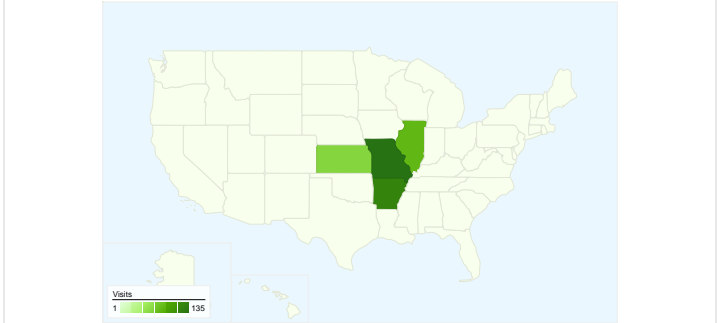

**Visitors**  
**882**

**Content Overview**

Pages	Pageviews	% Pageviews
/	1,310	32.56%
/Location/	632	15.71%
/Rates/	592	14.72%
/Home/	500	12.43%
/VacOwn/	297	7.38%

**Traffic Sources Overview**

**Map Overlay US**

## 882 people visited this site

1,030 Visits

882 Absolute Unique Visitors

4,023 Pageviews

3.91 Average Pageviews

00:02:34 Time on Site

34.37% Bounce Rate

80.19% New Visits

All traffic sources sent a total of 1,030 visits

-  **21.65% Direct Traffic**
-  **37.28% Referring Sites**
-  **41.07% Search Engines**

## This country/territory sent 998 visits via 43 regions