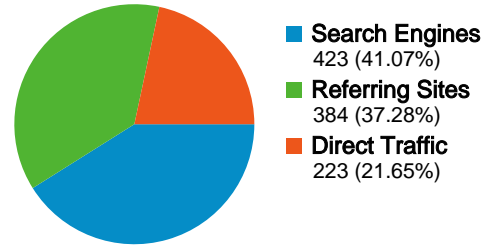

**Visitors**  
**882**

**Content Overview**

Pages	Pageviews	% Pageviews
/	1,310	32.56%
/Location/	632	15.71%
/Rates/	592	14.72%
/Home/	500	12.43%
/VacOwn/	297	7.38%

**Traffic Sources Overview**

**Map Overlay US**

## 882 people visited this site

1,030 Visits

882 Absolute Unique Visitors

4,023 Pageviews

3.91 Average Pageviews

00:02:34 Time on Site

34.37% Bounce Rate

80.19% New Visits

All traffic sources sent a total of 1,030 visits

-  **21.65% Direct Traffic**
-  **37.28% Referring Sites**
-  **41.07% Search Engines**

## This country/territory sent 998 visits via 43 regions