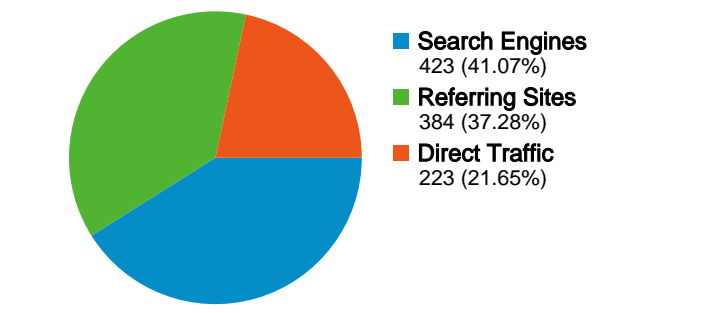

**Site Usage**

**1,030 Visits**

**34.37% Bounce Rate**

**4,023 Pageviews**

**00:02:34 Avg. Time on Site**

**3.91 Pages/Visit**

**80.00% % New Visits**

**Visitors Overview**

**Visitors**  
**882**

**Content Overview**

Pages	Pageviews	% Pageviews
/	1,310	32.56%
/Location/	632	15.71%
/Rates/	592	14.72%
/Home/	500	12.43%
/VacOwn/	297	7.38%

**Traffic Sources Overview**

**Map Overlay US**

All traffic sources sent a total of 1,030 visits

-  **21.65% Direct Traffic**
-  **37.28% Referring Sites**
-  **41.07% Search Engines**

## This country/territory sent 998 visits via 43 regions